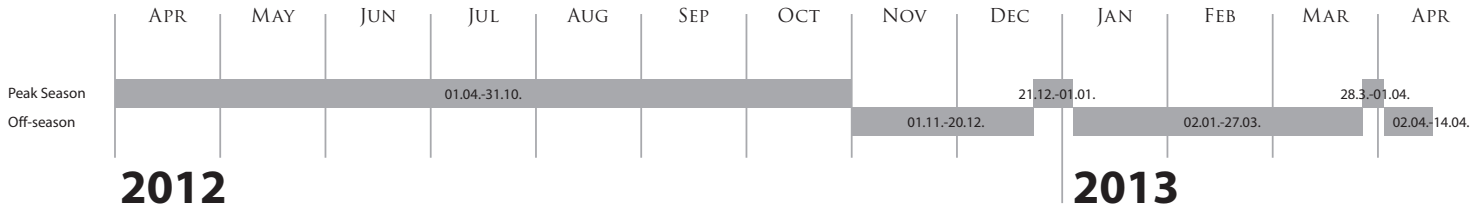

Price List

Room prices* from 01.04.2012	ATRIUM		FACING MARKET/ELBGASSE		ELB VIEW		SUITE
	Peak Season	Off-Season	Peak Season	Off-Season	Peak Season	Off-Season	
Double room per person incl. breakfast	73.00	60.00	75.00	65.00	98.00	85.00	125.00

Supplementary charges: single supplement per night: EUR 15.00 | Weekend surcharge, Friday/Saturday per person per night: EUR 5.00
balcony during the peak season per room per night: EUR 10.00 | Half-board per person: EUR 25.00 | Full-board per person: EUR 39.00
Underground car park per night: EUR 8.00 | Pet per night: EUR 15.00

Inclusive of daily use of our Viva Vital SPA with sauna landscape and Aurora Bath, free mineral water and bathrobes at the Viva Vital SPA.

(*Prices are in EUR, exclusive of visitor's tax; on demand special prices for groups)

As of June 2011 · subject to changes