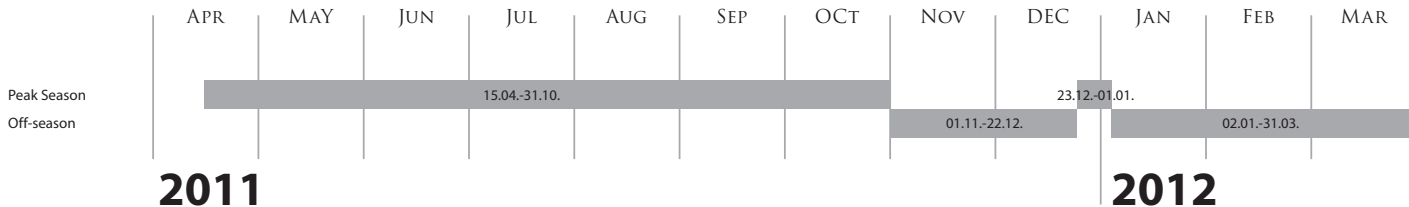

Price List

Room prices* from 15.04.2011

	ATRIUM		FACING MARKET/ELBGASSE		ELB VIEW		SUITE
	Peak Season	Off-Season	Peak Season	Off-Season	Peak Season	Off-Season	
Double room per person incl. breakfast	73,00	60,00	75,00	65,00	98,00	85,00	125,00

Supplementary charges: single supplement per night: EUR 15.00 | Weekend surcharge, Friday/Saturday per person per night: EUR 5.00

balcony during the peak season per room per night: EUR 10.00 | Half-board per person: EUR 25.00 | Full-board per person: EUR 39.00

Inclusive of daily use of our Viva Vital Spa with sauna landscape and Aurora Bath, free mineral water and bathrobes at the Viva Vital Spa.

(*Prices are in EUR, exclusive of visitor's tax; on demand special prices for groups)

As of June 2010 · subject to changes