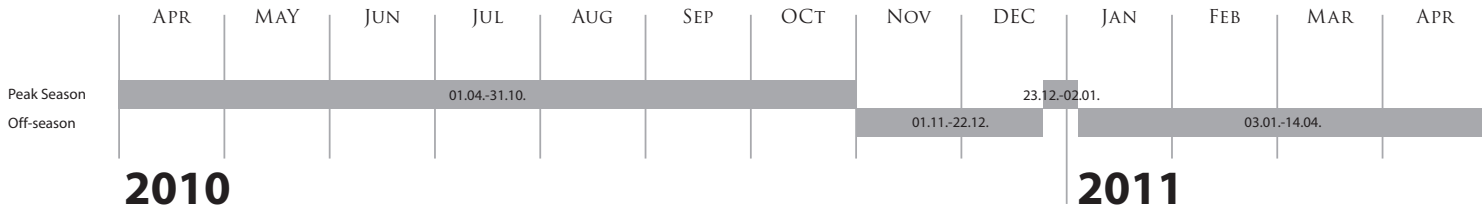

Supplementary charges: single supplement 15.00 EUR per night | balcony during the peak season (per room) 10.00 EUR

Half-board 23.00 EUR per person | Full board 39.00 EUR per person

Inclusive of daily use of our Viva Vital Spa with sauna landscape and Aurora Bath, free mineral water and bathrobes at the Viva Vital Spa.

(*Prices are in EUR, exclusive of visitor's tax; on demand special prices for groups)

As of December 2008 · subject to changes

Price List

Room prices* from 1 April 2010

	ATRIUM		FACING MARKET/ELBGASSE		ELB VIEW		SUITE
	Peak Season	Off-Season	Peak Season	Off-Season	Peak Season	Off-Season	
Double room per person incl. breakfast	70,00	60,00	75,00	65,00	95,00	85,00	120,00