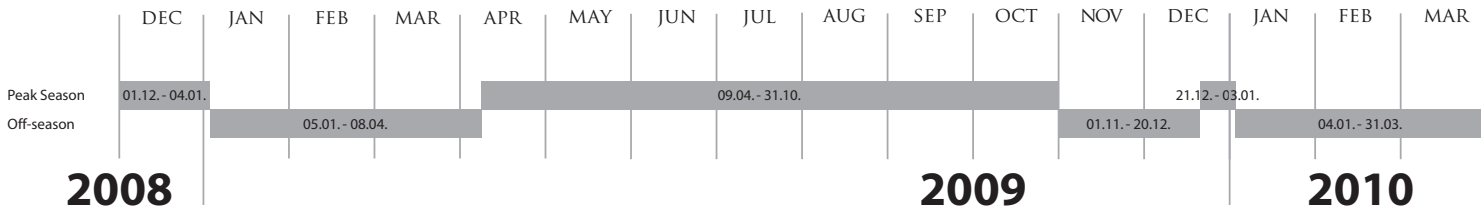

Price List

Room prices* from 5 January 2009

	ATRIUM		FACING MARKET/ELBGASSE		ELB VIEW		SUITE
	Peak Season	Off-Season	Peak Season	Off-Season	Peak Season	Off-Season	
Double room per person incl. breakfast	68,00	58,00	75,00	65,00	90,00	80,00	110,00

Supplementary charges: single supplement 15.00 EUR per night | balcony during the peak season (per room) 10.00 EUR

Half-board 23.00 EUR per person | Full board 39.00 EUR per person

Inclusive of daily use of our Viva Vital Spa with sauna landscape and Aurora Bath, free mineral water and bathrobes at the Viva Vital Spa.

(*Prices are in EUR, exclusive of visitor's tax; on demand special prices for groups)

As of December 2008 · subject to changes

Price List

Room prices* from 1 April 2010

	ATRIUM		FACING MARKET/ELBGASSE		ELB VIEW		SUITE
	Peak Season	Off-Season	Peak Season	Off-Season	Peak Season	Off-Season	
Double room per person incl. breakfast	70,00	60,00	75,00	65,00	95,00	85,00	120,00