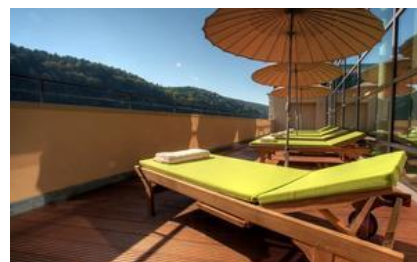

HOTEL ELBRESIDENZ BAD SCHANDAU

VIVA VITAL & MEDICAL SPA

HERBAL ENERGY- HEALTH THROUGH NATURE

Take advantage of the gentle healing forces of nature and add a practical and pleasant health check with beneficial tender loving care. We will make a meridian diagnosis, to give an image of your body's energy status, identify blockages and regulate them through gentle natural healing processes. Enjoy the sensitive stimulation of your physical, mental and spiritual forces and experience your energy levels returning to a harmonious state.

- 5 nights including a gourmet breakfast
- 5 evening meals (4 course menu or buffet) in our "Vital" restaurant with highly aromatic, nutritious cuisine and ayurvedic culinary delights
- Customised health advice with meridian measurements – combining 5,000 years of ancient Chinese knowledge and the most up-to-date computer technology.
- An unforgettable enjoyable herbal ball massage that is both vitalising and vivifying. You will receive a flowing massage of varying pressure along the meridians with a warm ball of herbs.
- An invigorating foot reflexology massage
- A herbal bath – pure, natural essences have an effect on the whole body with their mild, pleasant aroma
- A straw wrap – releases muscular tensions
- Daily use of Viva Vital SPA with aurora bath, sauna landscape and fitness centre, bathrobe and mineral water.

Low season **from € 664.00** per person in a double room with view of the atrium

High season **from € 709.00** per person in a double room with a view of the atrium

Supplements per person:

single room supplement: € 15.00 per night • extra night including Vital evening from € 83.00 per person

Tip (optional): Vital full-board with a refreshing lunch offer: € 16.00 per person per day

High season: 01.04.10 - 31.10.10 / 23.12.10 - 02.01.11

Low season: 01.11.10 - 22.12.10 / 03.01.11 - 14.04.11

Hotel Elbresidenz Bad Schandau GmbH · Markt 1 – 11 · 01814 Bad Schandau

Tel. +49 35022/919-700 · Fax +49 35022/919-710

reservierung@elbresidenz-bad-schandau.de · www.elbresidenz.com